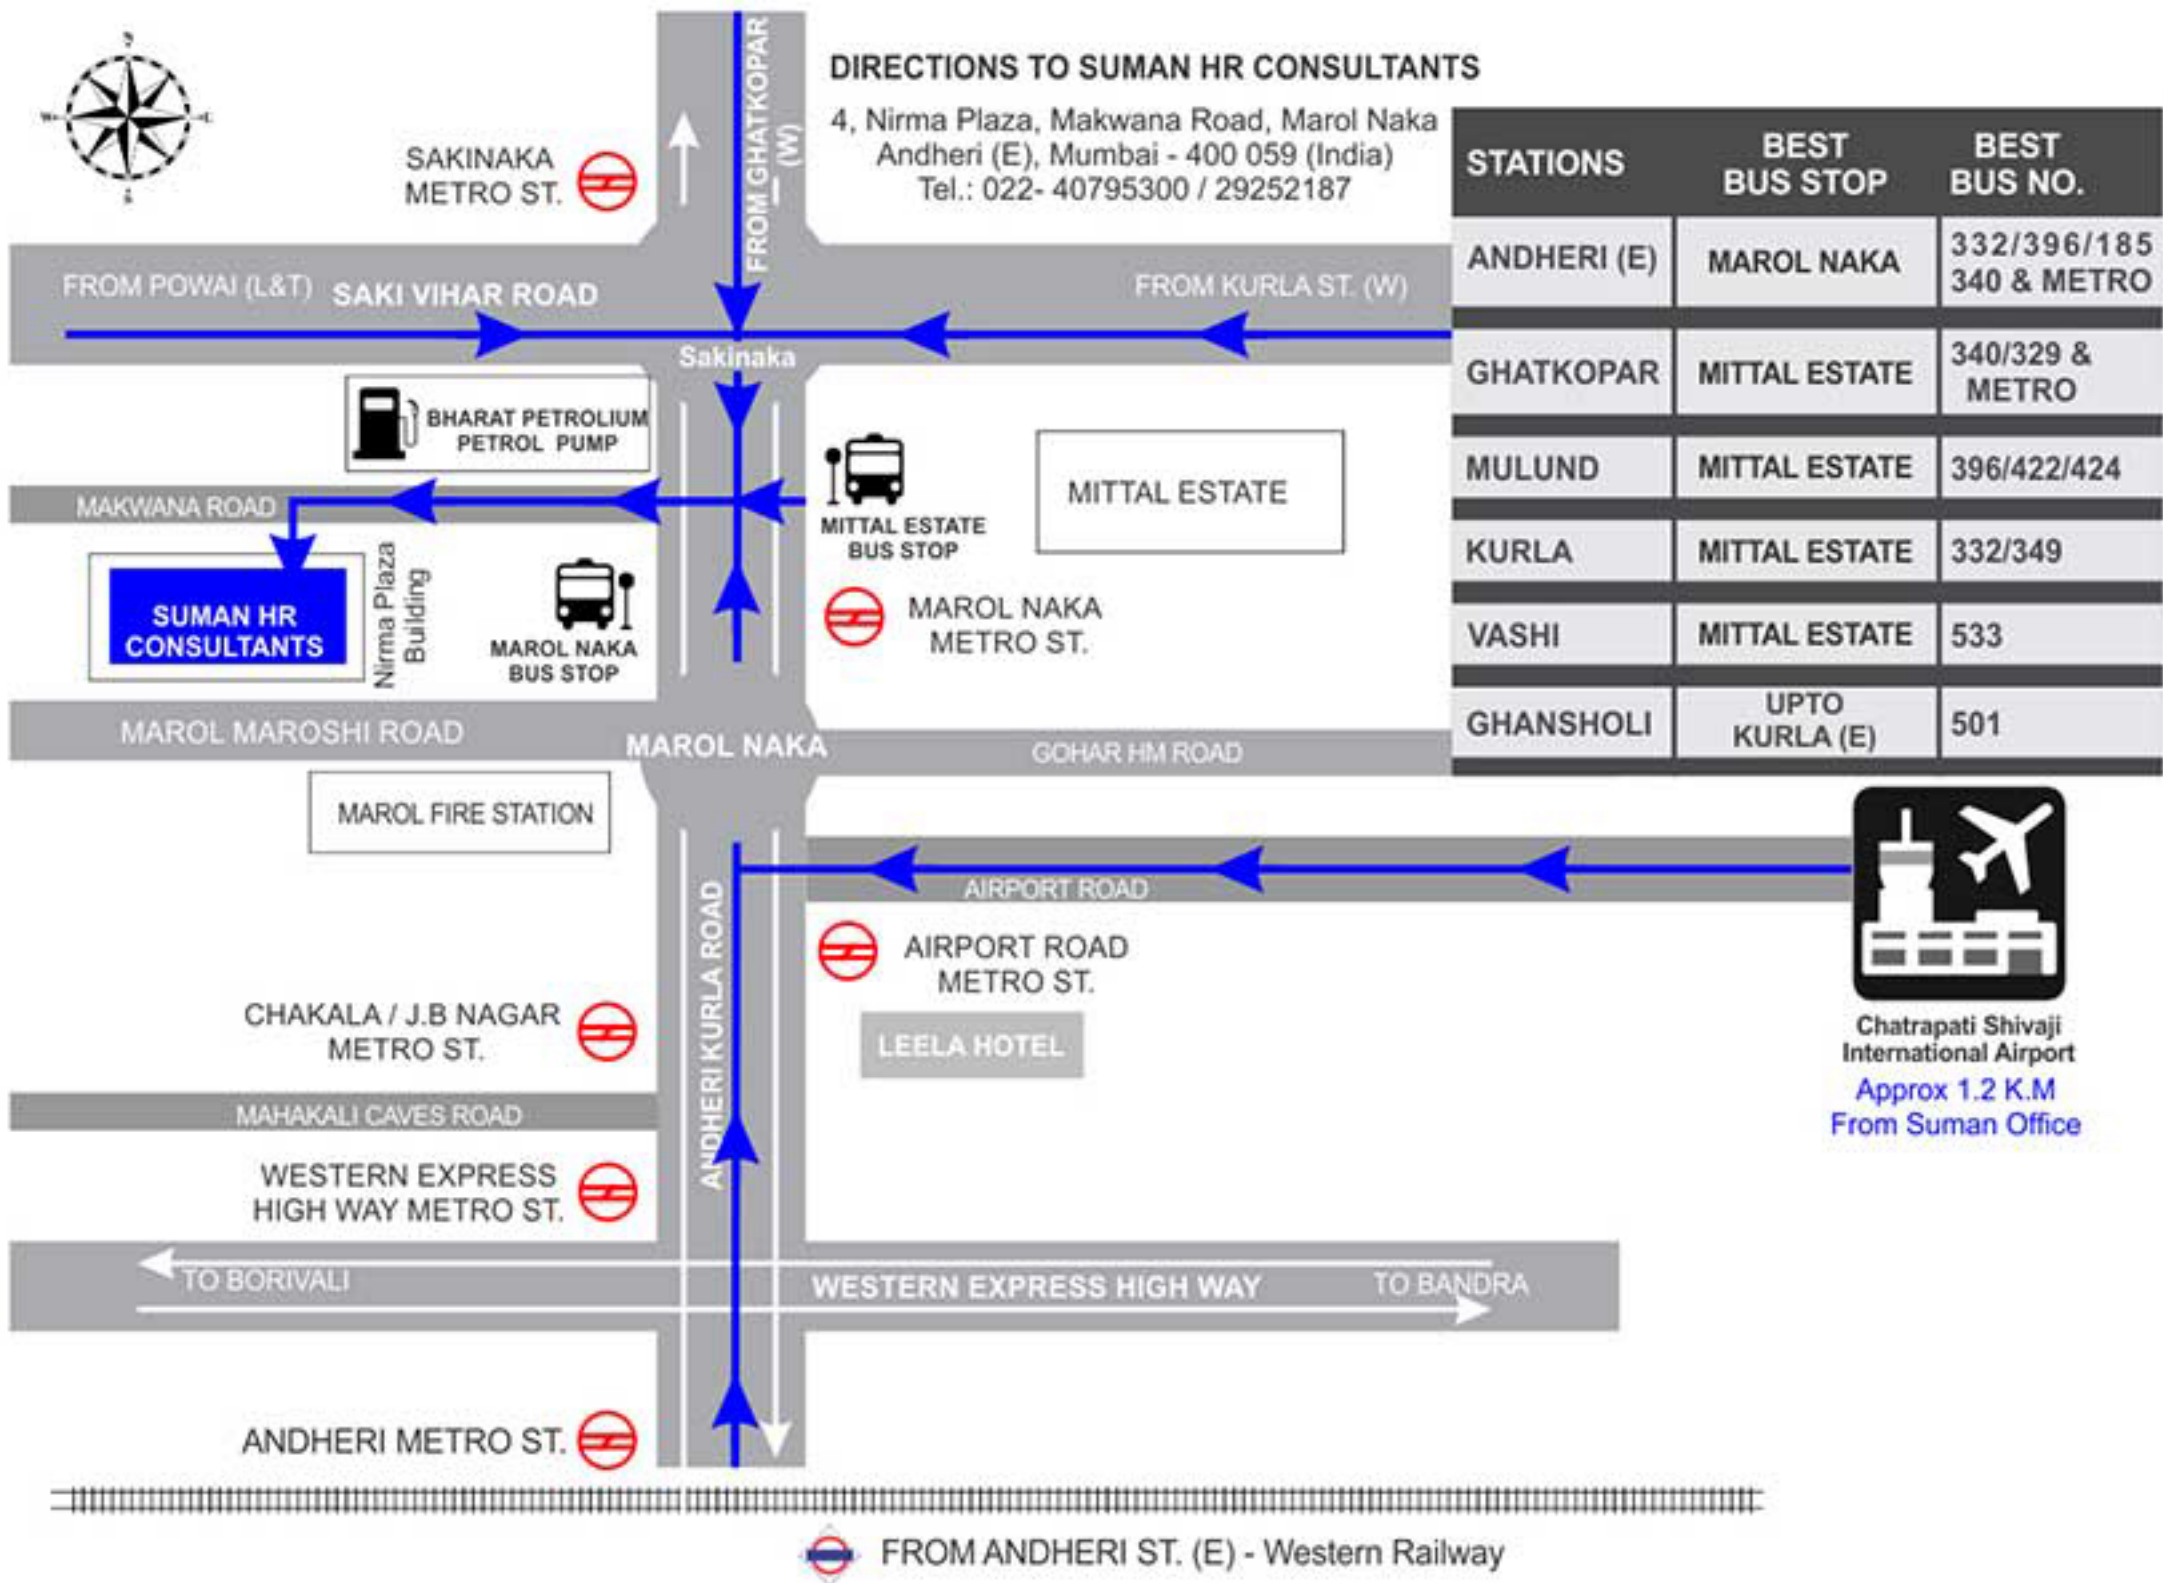

DIRECTIONS TO SUMAN HR CONSULTANTS

4, Nirma Plaza, Makwana Road, Marol Naka
Andheri (E), Mumbai - 400 059 (India)
Tel.: 022- 40795300 / 29252187

STATIONS	BEST BUS STOP	BEST BUS NO.
ANDHERI (E)	MAROL NAKA	332/396/185 340 & METRO
GHATKOPAR	MITTAL ESTATE	340/329 & METRO
MULUND	MITTAL ESTATE	396/422/424
KURLA	MITTAL ESTATE	332/349
VASHI	MITTAL ESTATE	533
GHANSHOLI	UPTO KURLA (E)	501

Chatrapati Shivaji
International Airport
Approx 1.2 K.M
From Suman Office

FROM ANDHERI ST. (E) - Western Railway